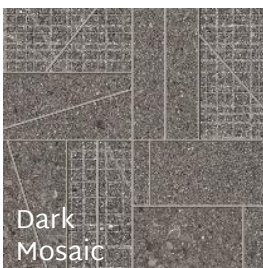

5

COLOURS

4

SIZES

2

FINISH

A collection inspired by the volcanic power of granite, Royan is available in two versions, fine-grained and rough-grained, both in matt and semi-polished finishes. Also available is the Cage décor with a regular pattern of vertical and horizontal lines interrupted by diagonal slashes.

### COLOURS AVAILABLE

DARK FINE GRAIN

GREY FINE GRAIN

WHITE FINE GRAIN

SAND FINE GRAIN

TAUPE FINE GRAIN

WHITE ROUGH GRAIN

SAND ROUGH GRAIN

TAUPE ROUGH GRAIN

DARK ROUGH GRAIN

GREY ROUGH GRAIN

### Cage Tiles

Dark

Grey

White

Sand

Taupe

Dark Mosaic

White Mosaic