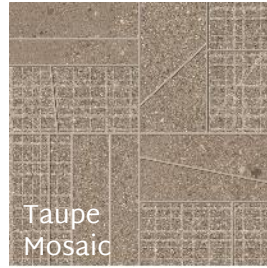

5

COLOURS

4

SIZES

2

FINISH

A collection inspired by the volcanic power of granite, Royan is available in two versions, fine-grained and rough-grained, both in matt and semi-polished finishes. Also available is the Cage décor with a regular pattern of vertical and horizontal lines interrupted by diagonal slashes.

TAUPE ROUGH GRAIN

DARK ROUGH GRAIN

GREY ROUGH GRAIN

### Cage Tiles

Dark

Grey

White

Sand

Taupe

Dark Mosaic

White Mosaic

Sand Mosaic

Taupe Mosaic

Grey Mosaic