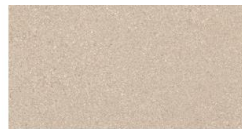

5

COLOURS

4

SIZES

2

FINISH

A collection inspired by the volcanic power of granite, Royan is available in two versions, fine-grained and rough-grained, both in matt and semi-polished finishes. Also available is the Cage décor with a regular pattern of vertical and horizontal lines interrupted by diagonal slashes.

### COLOURS AVAILABLE

DARK FINE GRAIN

GREY FINE GRAIN

WHITE FINE GRAIN

SAND FINE GRAIN

TAUPE FINE GRAIN

WHITE ROUGH GRAIN

SAND ROUGH GRAIN

TAUPE ROUGH GRAIN

DARK ROUGH GRAIN

GREY ROUGH GRAIN

### Cage Tiles

Dark

Grey

White

Sand

Taupe

Dark Mosaic

White Mosaic