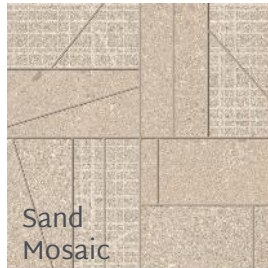

5

COLOURS

4

SIZES

2

FINISH

A collection inspired by the volcanic power of granite, Royan is available in two versions, fine-grained and rough-grained, both in matt and semi-polished finishes. Also available is the Cage décor with a regular pattern of vertical and horizontal lines interrupted by diagonal slashes.

### COLOURS AVAILABLE

DARK FINE GRAIN

GREY FINE GRAIN

WHITE FINE GRAIN

SAND FINE GRAIN

TAUPE FINE GRAIN

WHITE ROUGH GRAIN

SAND ROUGH GRAIN

TAUPE ROUGH GRAIN

DARK ROUGH GRAIN

GREY ROUGH GRAIN

### Cage Tiles

Dark

Grey

White

Sand

Taupe

Dark Mosaic

White Mosaic