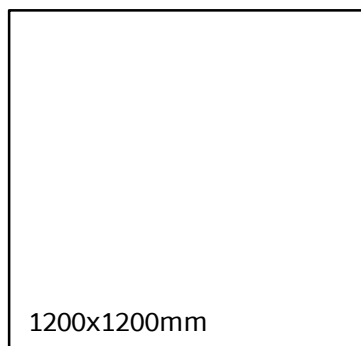

Bianco

SIZE GUIDE

1200x2400mm

1200x1200mm