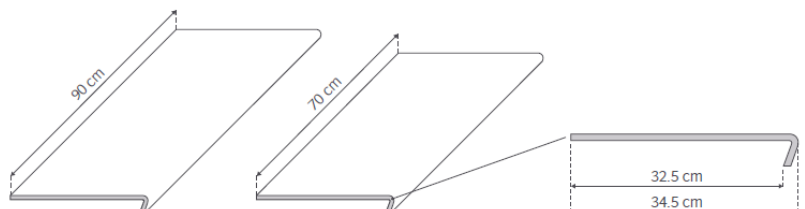

These slip resistant tiles are suitable for use in wet areas and have a pendulum rating of 36+.

IN THIS RANGE

Concrete

Basalt

Grit

Cement

SIZE GUIDE

600x600mm*
700x700mm
900x900mm*

Shower tray
900x900mm

Step

* Outdoor option available with 10mm tile and 30mm seraf foam backing