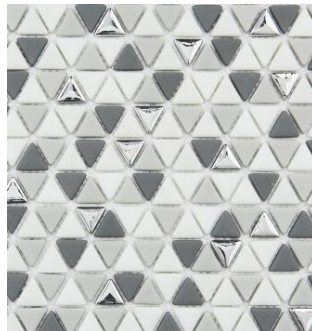

PARKSIDE

POLKA

TRIANGULAR GLASS MOSAIC

2

COLOURS

1

SIZE

1

FINISH

0

SPECIAL PIECES

Polka is a beautiful, triangular patterned glass mosaic. The mosaics are made out of recycled glass that has been ground, moulded and pigmented to provide a unique colour. Both colours feature a combination of matt and gloss pieces to create a tactile, multi dimensional surface. In addition, Dove features silver metallic pieces.

IN THIS RANGE

Sky

Dove

320x278mm

SIZE GUIDE

Dimensions	320x278x8mm
Finish	Matt & Polished
Body	Glass
Wall/Floor	Wall
Interior/ Exterior	Interior
Group	Glass
Pendulum Dry	TBC
Pendulum Wet	TBC

The colour representations shown in this data sheet are as accurate as the limitations of the printing process will allow. Due to the manufacturing process of our floor tiles there may be a small variation in the PTV value. The slip resistance values are correct at the time of testing and represent the standard production value. Inadequate cleaning and maintenance will lead to significant reduction in the slip resistance of any tiles. The pendulum test results have been displayed in line with H&S Executive guidelines whereby 0-24 represents high slip potential, 25-35 moderate slip potential & 36+ represents a low slip potential