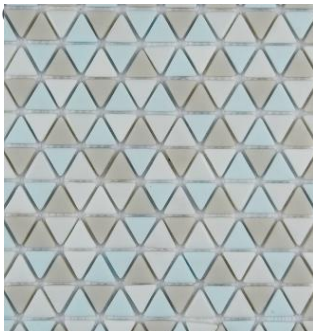

PARKSIDE

POLKA

TRIANGULAR GLASS MOSAIC

2

COLOURS

1

SIZE

1

FINISH

0

SPECIAL PIECES

Polka is a beautiful, triangular patterned glass mosaic. The mosaics are made out of recycled glass that has been ground, moulded and pigmented to provide a unique colour. Both colours feature a combination of matt and gloss pieces to create a tactile, multi dimensional surface. In addition, Dove features silver metallic pieces.

IN THIS RANGE

Sky

Dove

320x278mm

SIZE GUIDE

Dimensions	320x278x8mm
Finish	Matt & Polished
Body	Glass
Wall/Floor	Wall
Interior/ Exterior	Interior
Group	Glass
Pendulum Dry	TBC
Pendulum Wet	TBC

The colour representations shown in this data sheet are as accurate as the limitations of the printing process will allow. Due to the manufacturing process of our floor tiles there may be a small variation in the PTV value. The slip resistance values are correct at the time of testing and represent the standard production value. Inadequate cleaning and maintenance will lead to significant reduction in the slip resistance of any tiles. The pendulum test results have been displayed in line with H&S Executive guidelines whereby 0-24 represents high slip potential, 25-35 moderate slip potential & 36+ represents a low slip potential