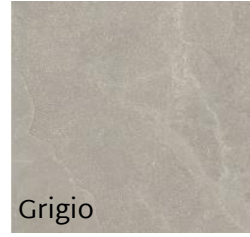

A stone effect collection comprising four warm shades, structured to emphasise the natural material's surface, Randall is available in seven standard sizes

COLOURS AND DÉCORS AVAILABLE

Bianco

Sabbia

Moka

Grigio

Beige

Bianco Tartan

Sabbia Tartan

Moka Tartan

Grigio Tartan

Intarsio – Sabbia / Moka

Intarsio – Bianco / Grigio

Intarsio – Bianco / Sabbia