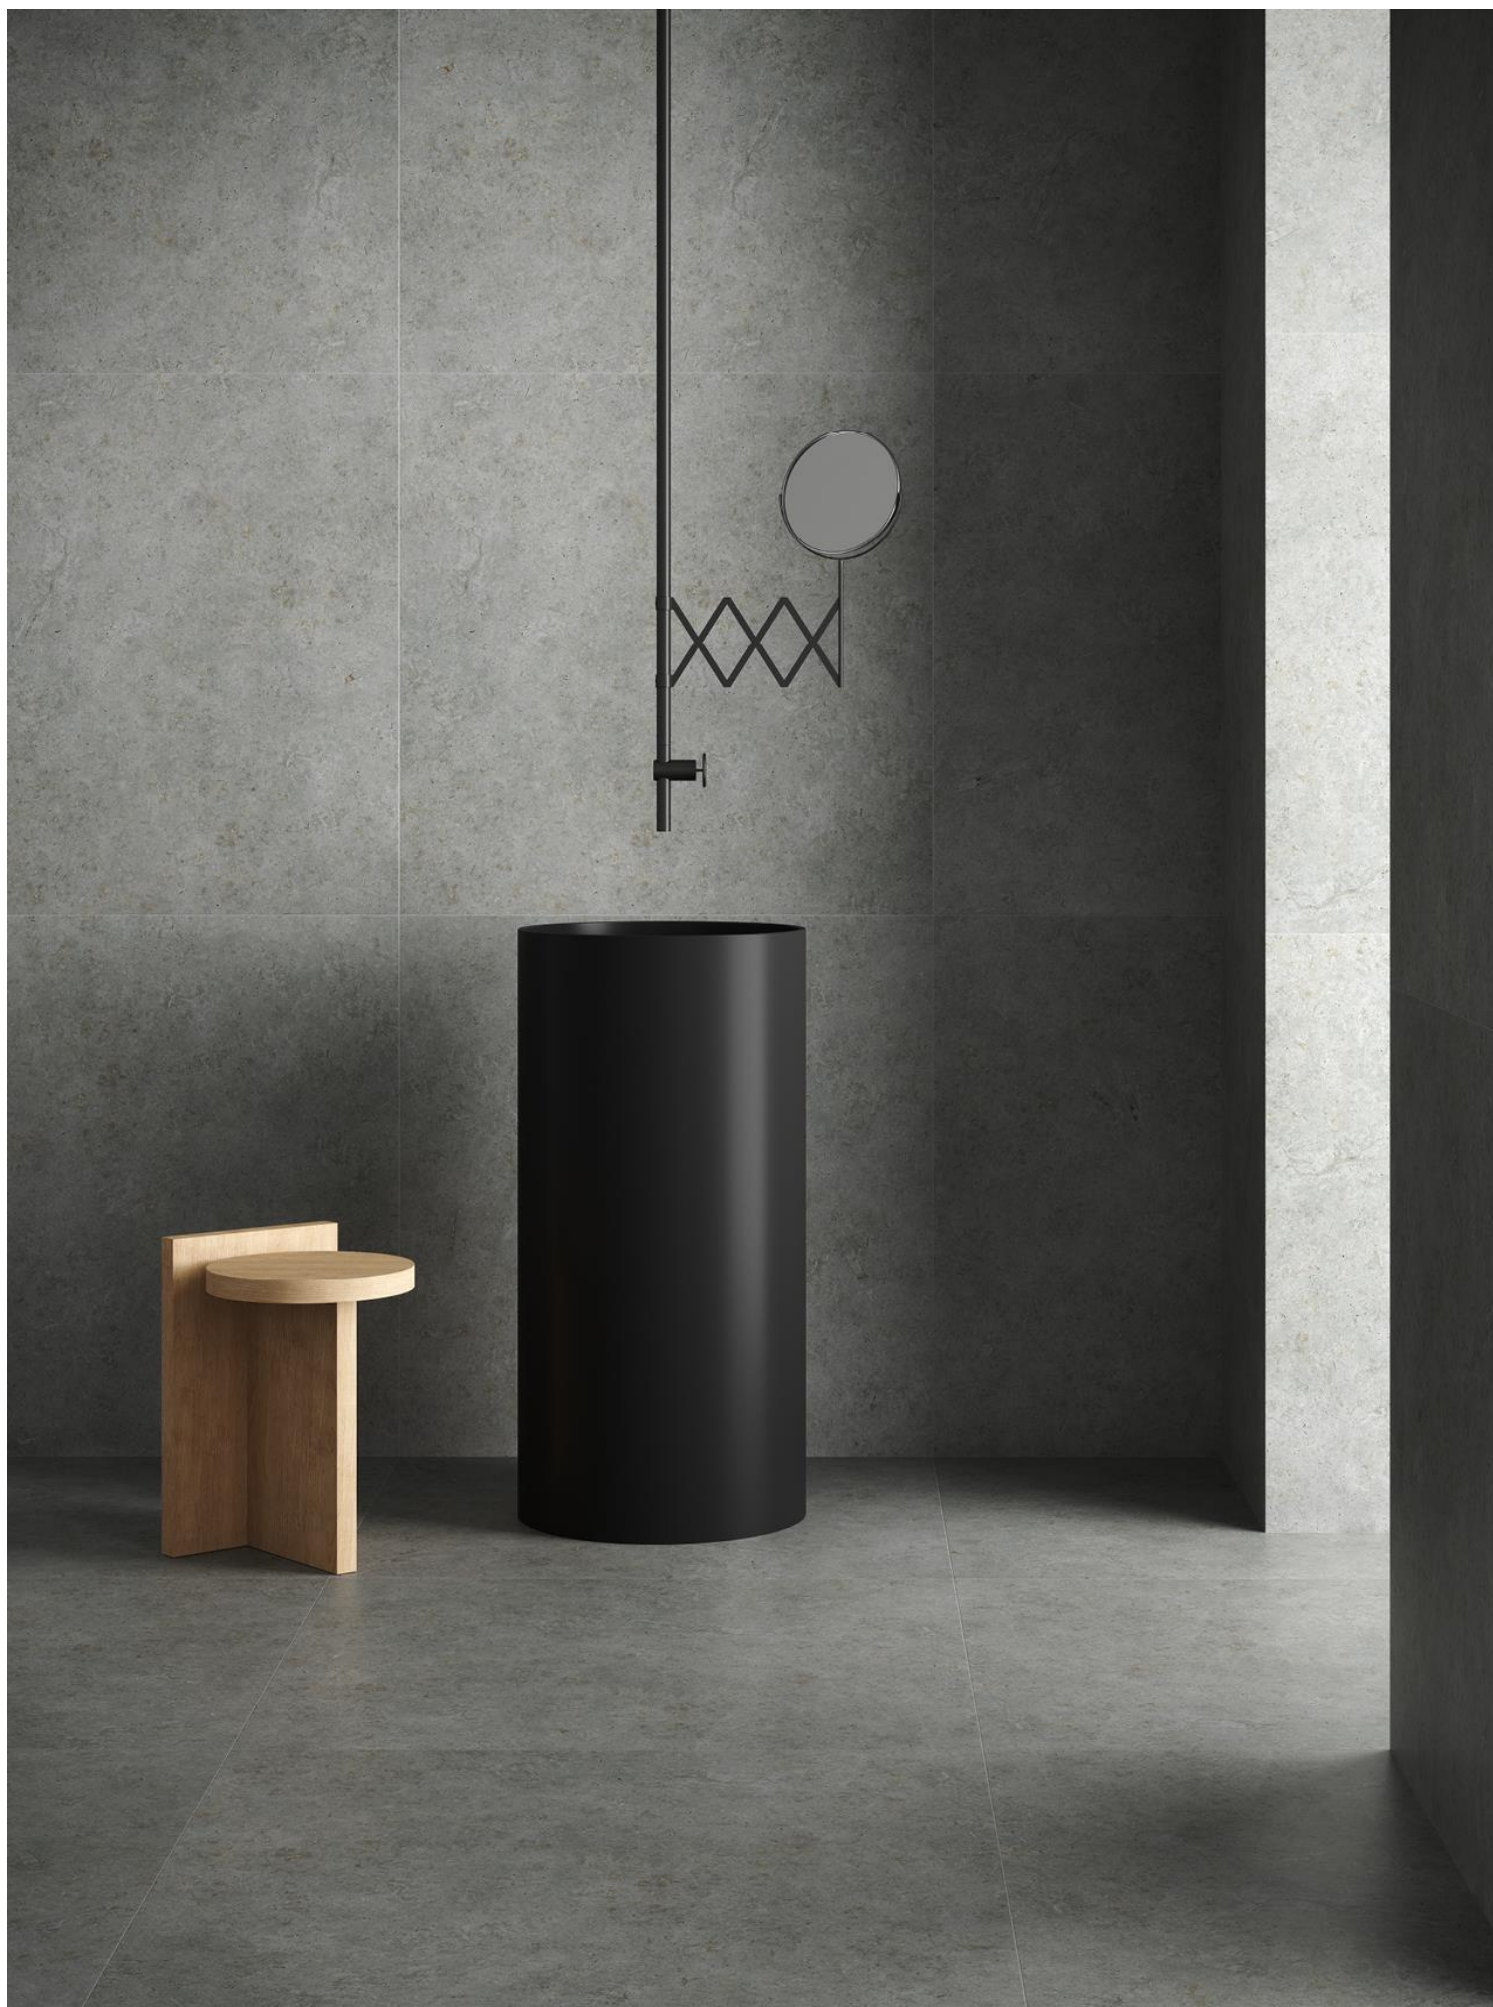

Cimba

4 COLOURS / 9 SIZES / 2 FINISHES / 5 SPECIAL PIECES

Nordic character, a surprising design and unique minerals are the hallmarks of this collection, which emulates one of the most original limestone in the world. Cimba is a porcelain stoneware tile full of contrasts and movement, capable of creating and decorating spaces with true personality. Its wide range of colours offers us different dimensions and finishes.

Cimba

Cimba

Cimba

LIGHT

GREY

DARK GREY

MOSS

Porcelain	10mm thick		Wall/floor	Interior/exterior
	Matt	Anti Slip	All tiles	All tiles
1200x1200	✓	✓	Wall & Floor	Interior
900x900	✓	✓	Wall & Floor	Interior
450x900	✓	✓	Wall & Floor	Interior
150x900	✓	✓	Wall & Floor	Interior
600x600	✓	✓	Wall & Floor	Interior
300x600	✓	✓	Wall & Floor	Interior
150x600	✓	✓	Wall & Floor	Interior
300x300	✓	✓	Wall & Floor	Interior
150x150	✓	✓	Wall & Floor	Interior
5x5 Mosaic	✓	✓	Wall & Floor	Interior
Brick Mosaic	✓	✓	Wall & Floor	Interior
Origami Mosaic	✓	✓	Wall & Floor	Interior