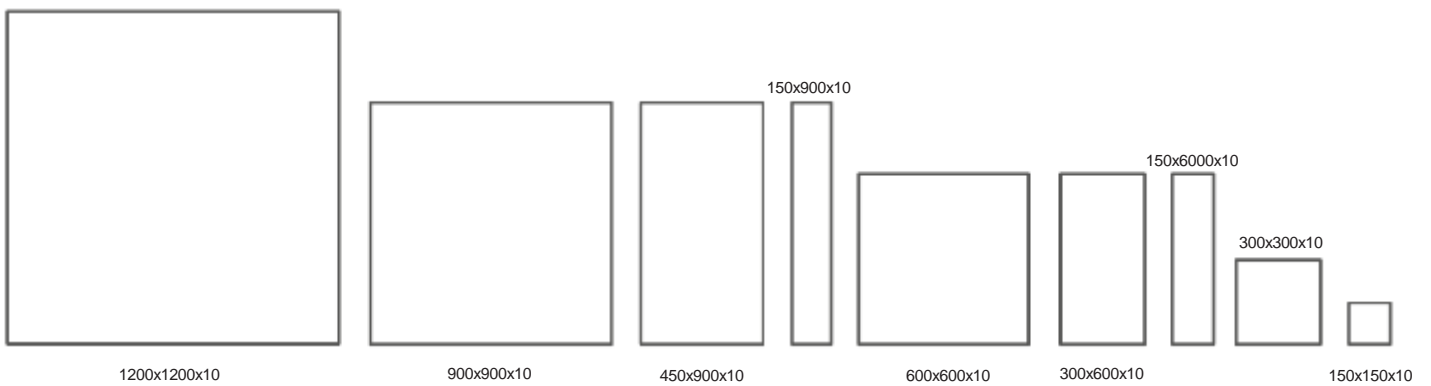

Cimba

Cimba

Cimba

LIGHT

GREY

DARK GREY

MOSS

Porcelain	10mm thick		Wall/floor	Interior/exterior
	Matt	Anti Slip	All tiles	All tiles
1200x1200	✓	✓	Wall & Floor	Interior
900x900	✓	✓	Wall & Floor	Interior
450x900	✓	✓	Wall & Floor	Interior
150x900	✓	✓	Wall & Floor	Interior
600x600	✓	✓	Wall & Floor	Interior
300x600	✓	✓	Wall & Floor	Interior
150x600	✓	✓	Wall & Floor	Interior
300x300	✓	✓	Wall & Floor	Interior
150x150	✓	✓	Wall & Floor	Interior
5x5 Mosaic	✓	✓	Wall & Floor	Interior
Brick Mosaic	✓	✓	Wall & Floor	Interior
Origami Mosaic	✓	✓	Wall & Floor	Interior

5x5 Mosaic
298x298x1

Brick Mosaic
294x304x1

Origami Mosaic
298x298x1

The colour representations shown in this data sheet are as accurate as the limitations of the printing process will allow. Due to the manufacturing process of our floor tiles there may be a small variation in the PTV value. The slip resistance values are correct at the time of testing and represent the standard production value. Inadequate cleaning and maintenance will lead to significant reduction in the slip resistance of any tiles. The pendulum test results have been displayed in line with H&S Executive guidelines whereby 0-24 represents high slip potential, 25-35 moderate slip potential & 36+ represents a low slip potential.