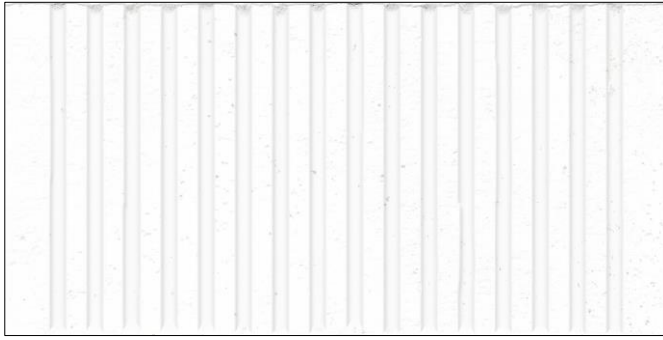

Ridgeway

3 COLOURS / 1 SIZE / 1 FINISH / 0 SPECIAL PIECES

Inspired by Spanish breeze blocks which are corrugated on the sides, Ridgeway is an interpretation of the bare bones of the brick.

Ridgeway

CHALK

CRIMSON

CHARCOAL

	10mm thick	Wall/floor	Interior/exterior
Ceramic	Matt	All tiles	All tiles
200x400	✓	Wall Only	Interior Only

200x400x10

The colour representations shown in this data sheet are as accurate as the limitations of the printing process will allow. Due to the manufacturing process of our floor tiles there may be a small variation in the PTV value. The slip resistance values are correct at the time of testing and represent the standard production value. Inadequate cleaning and maintenance will lead to significant reduction in the slip resistance of any tiles. The pendulum test results have been displayed in line with H&S Executive guidelines whereby 0-24 represents high slip potential, 25-35 moderate slip potential & 36+ represents a low slip potential.